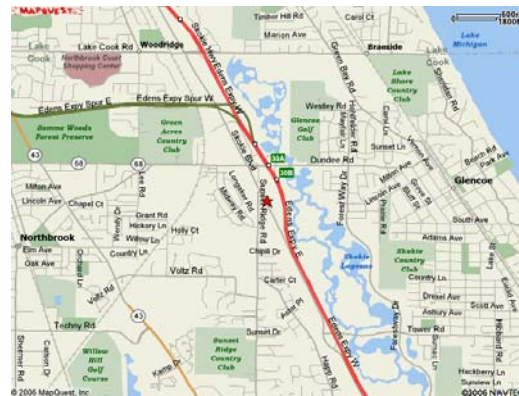

Approximately 8 miles from MK Capital Office

Radisson Hotel Northbrook

2875 Milwaukee Ave
Northbrook, IL 60062
800-346-8357

Approximately 8 miles from MK Capital Office

Wyndham Glenview Suites

1400 Milwaukee Ave
Glenview, IL 60025
800-444-6835

Approximately 8 miles from MK Capital Office

CAB INFORMATION

If you need to take a cab from the airport you want to be sure to take a suburban cab listed below. The city cab is double the price.

American Taxi: 847-272-8000

303 Taxi: 847-256-0303

RENTAL CAR INFORMATION

Chicago O'Hare International Airport provides easy access to car rentals, with the primary rental companies located on the lower levels of Terminal 1, Terminal 2, and Terminal 3. International Terminal 5 passengers can access rental car courtesy boards in the lower level of the terminal to arrange for pickup from rental agencies. The rental car companies serving Chicago O'Hare International Airport include Alamo, Avis, Budget, Dollar, Hertz, and National.

From Chicago O'Hare Intl Airport (ORD) to MK Capital

1. Start out going NORTHEAST (0.81 miles)
2. Merge onto I-190 E toward CHICAGO LOOP (1.85 miles)
3. Merge onto I-294 N via EXIT 1C toward MILWAUKEE/I-90 W/ROCKFORD (8.33 miles)
4. Take the WILLOW RD exit (0.52 miles)
5. Take the ramp toward GLENVIEW/NORTHBROOK (0.05 miles)
6. Merge onto WILLOW RD (3.92 miles)
7. Turn LEFT onto SUNSET RIDGE RD (2.04 miles)
8. Turn RIGHT onto SKOKIE BLVD (0.08 miles)
9. End at 1033 Skokie Blvd Northbrook, IL 60062-4108 US